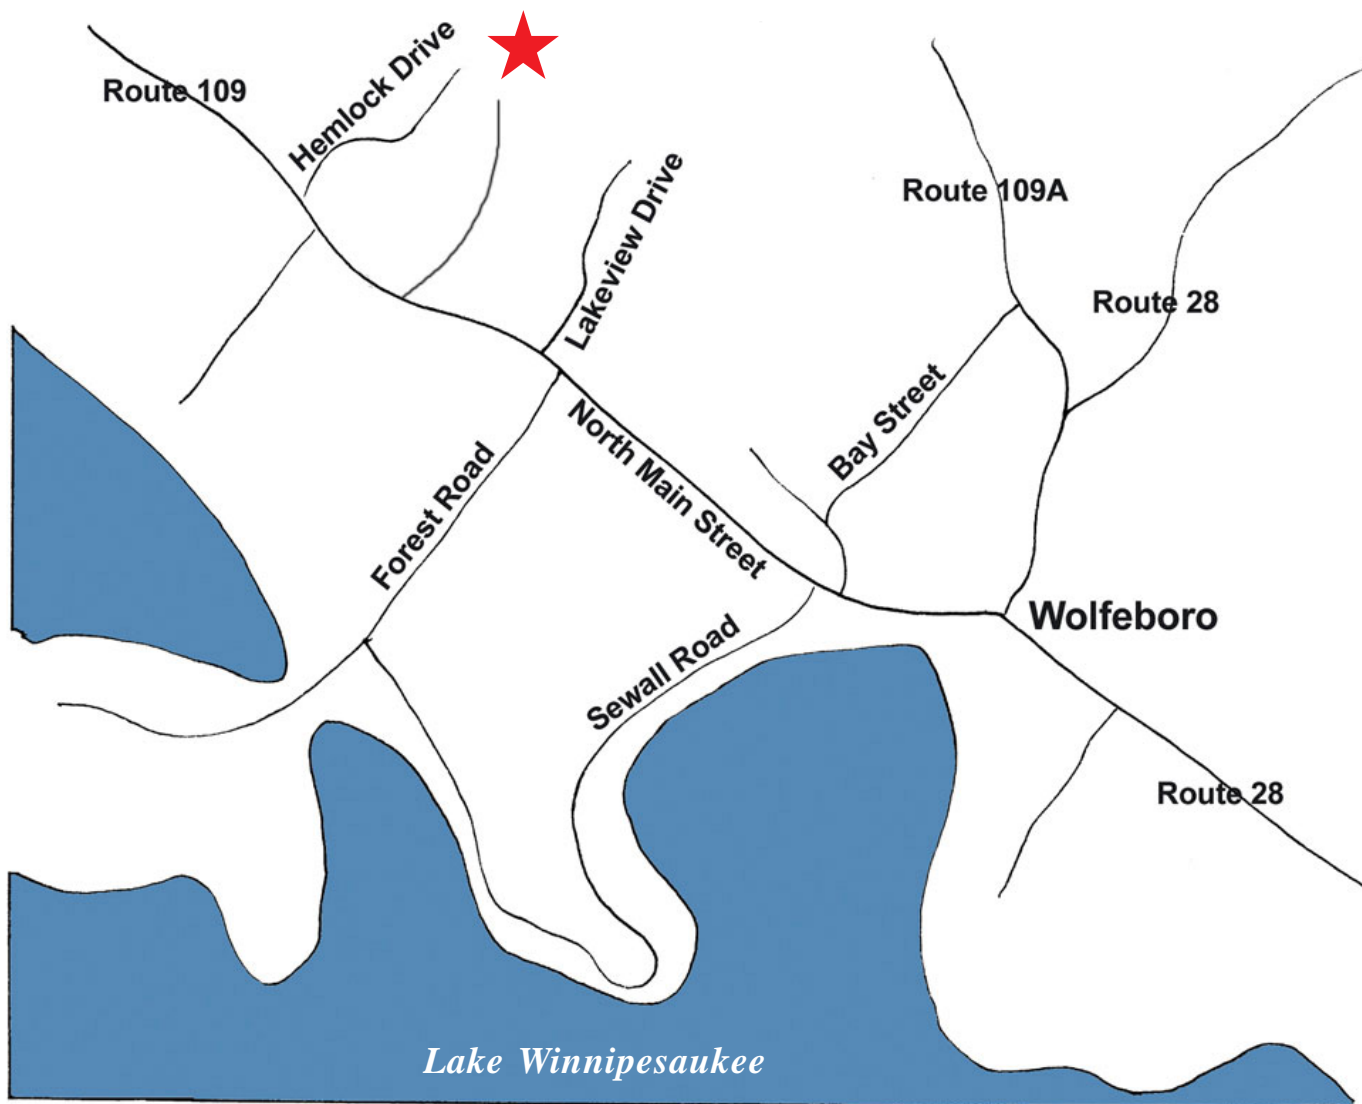

Ridgeview ESTATES

Area Map

Distance to Downtown Wolfeboro: 1 mile

Rourke Builders, LLC Main Street, P.O. Box 361 Wolfeboro, NH, 03894
Phone: 603-569-0800 • Fax: 603-569-4806 Email: info@rourkebuilders.com
www.rourkebuilders.com